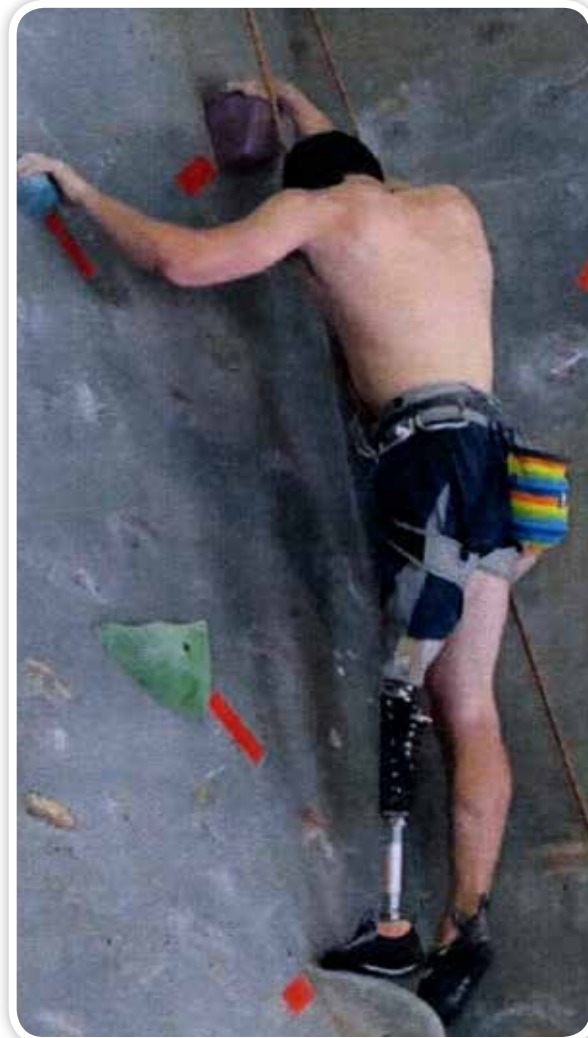

Photo: TRS Inc.